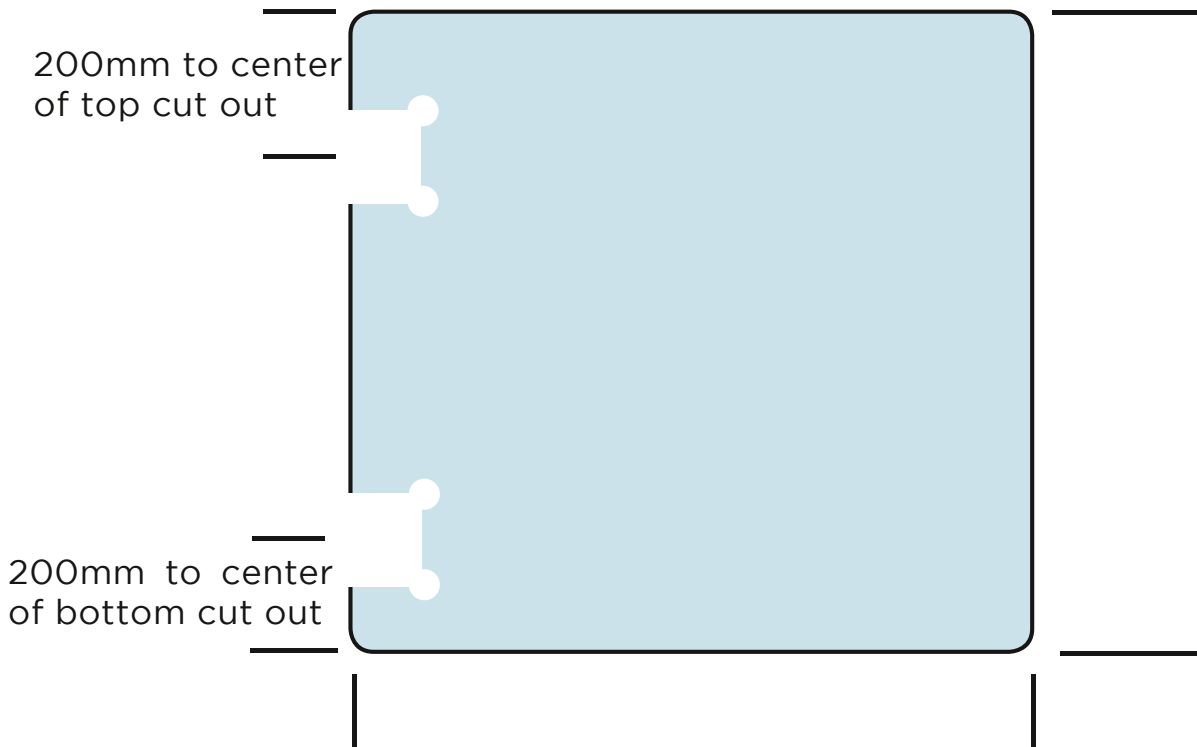

Soft Close Hinge Panel to Glass Gate

Glass to be 12mm thick clear toughened

All edges to be flat polished

2mm Corner radius

1300 71 81 91

Number of panels required _____