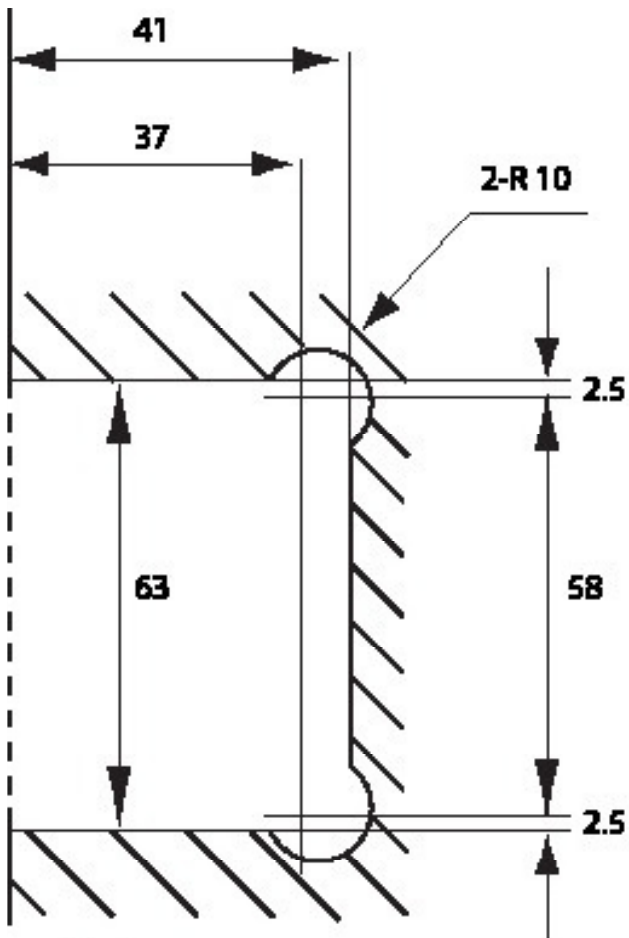

Soft Close Hinge Panel to Glass Gate

Glass to be 12mm thick clear toughened

All edges to be flat polished

2mm Corner radius

1300 71 81 91

Number of panels required _____